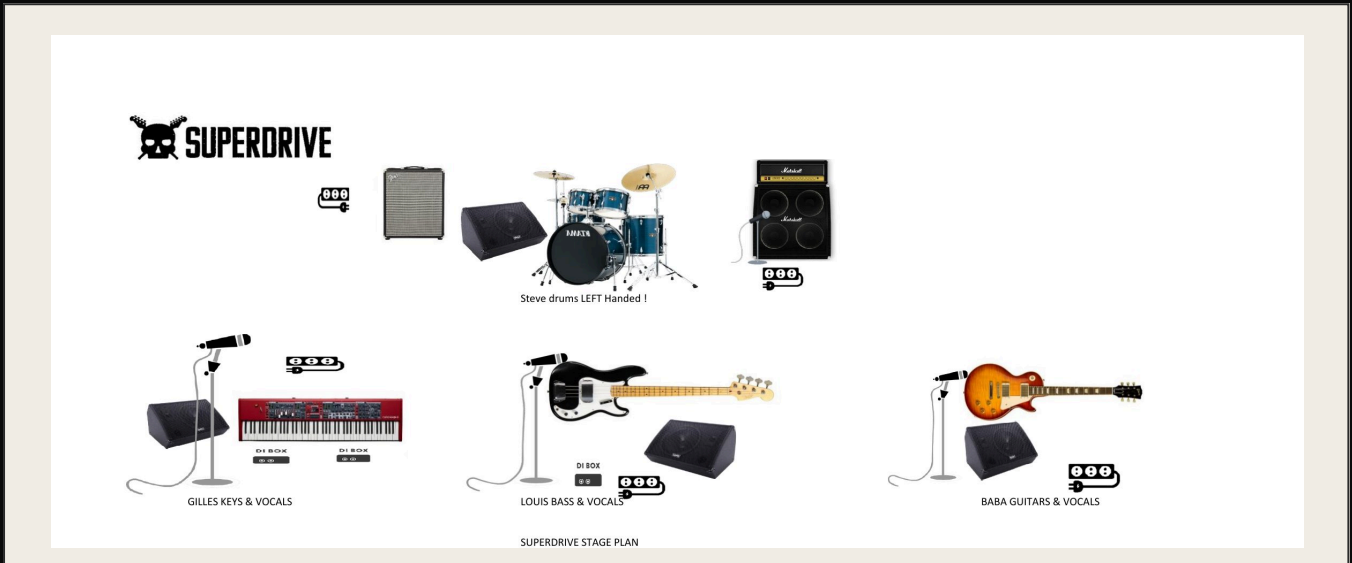

FESTIVAL

FULL SCHEDULE & TICKETS

[SUPERDRIVE.ROCKS/TOUR](https://superdrive.rocks/tour) →

BOOKING

[SUPERDRIVE@PT.LU](mailto:superdrive@pt.lu) →

TECHNICAL RIDER

STAGE PLAN & INPUT LIST.

Standard four-piece rock configuration. **Steve drums LEFT-handed** — please orient kit accordingly. All members require vocal mic + monitor mix. Two spec columns below: **High-End** for festival/large venue; **Normal Use** for clubs and smaller stages. Contact booking for venue-specific adjustments.